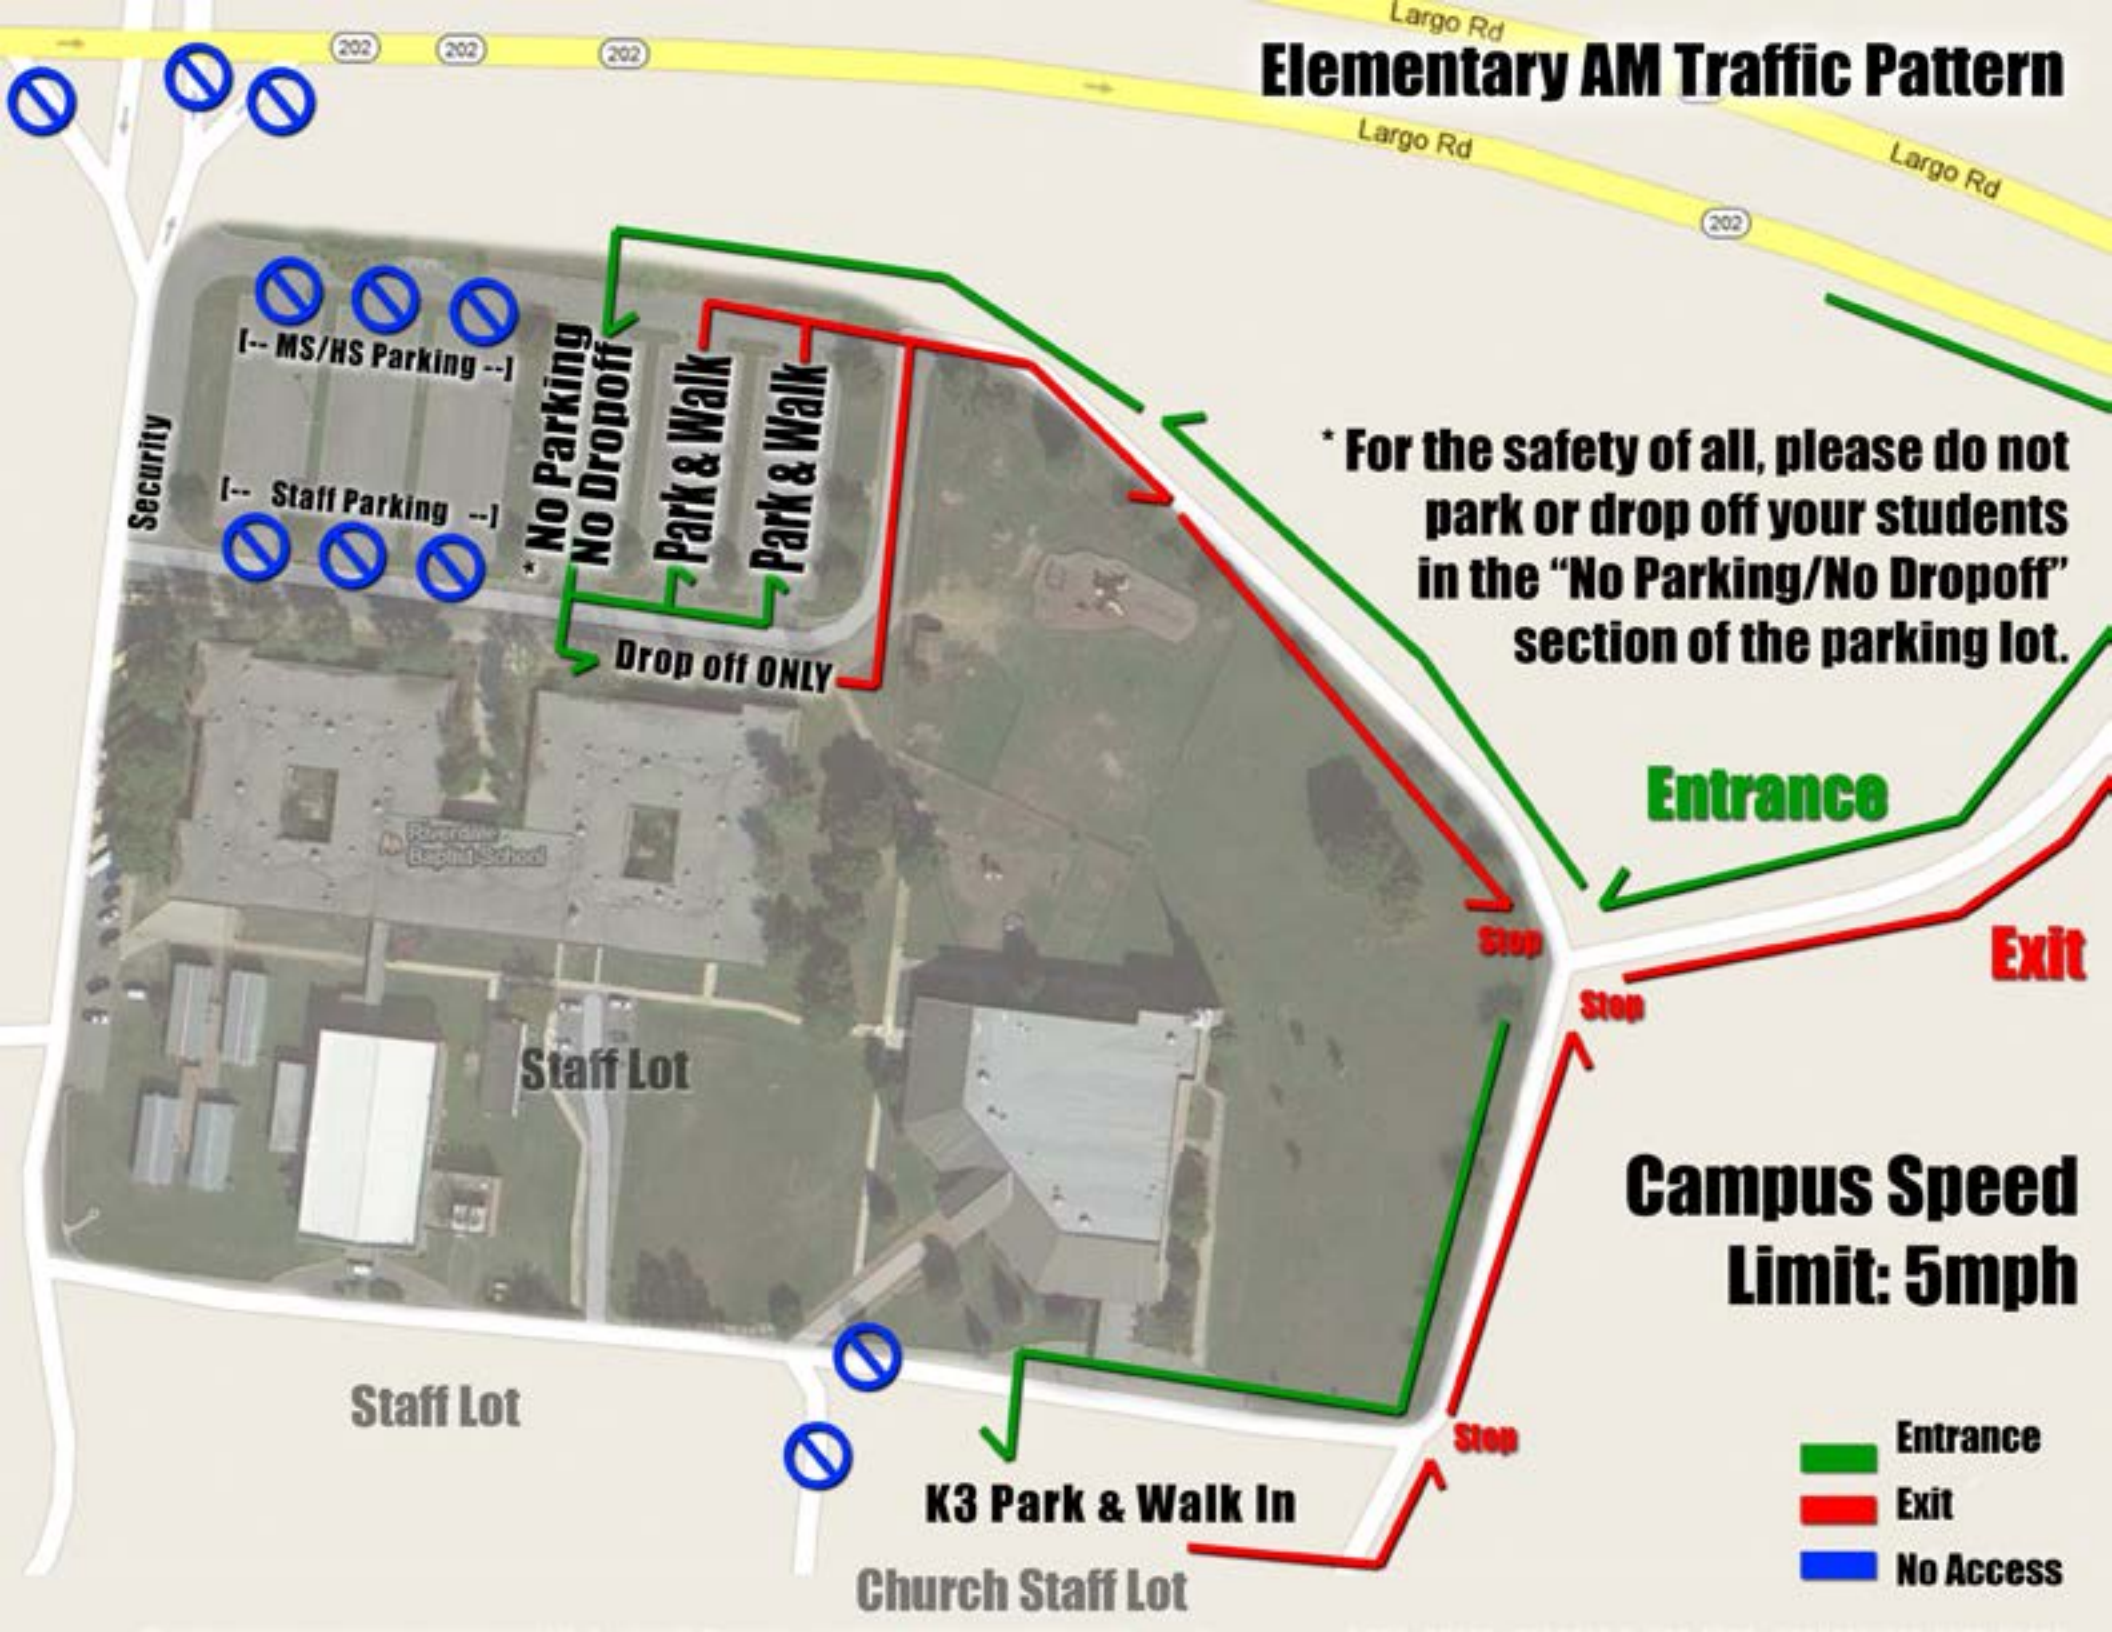

# Elementary AM Traffic Pattern

\* For the safety of all, please do not park or drop off your students in the "No Parking/No Dropoff" section of the parking lot.

**Entrance**

**Exit**

**Campus Speed Limit: 5mph**

-  Entrance
-  Exit
-  No Access